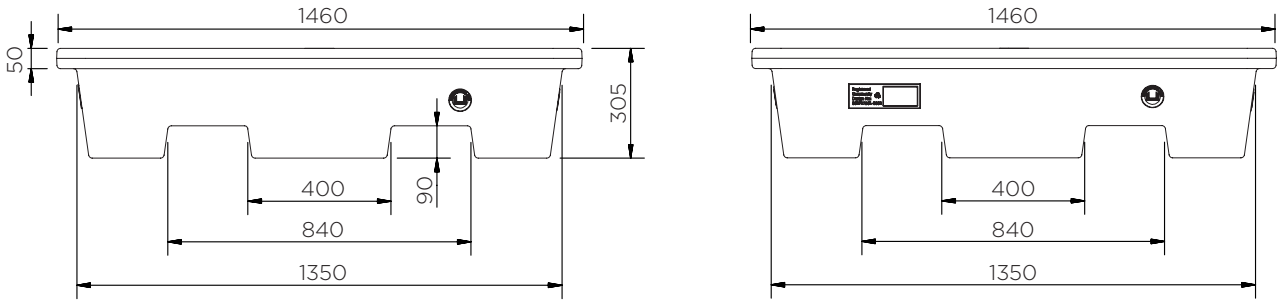

# 4 Drum Nestable Spill Pallet (249 l)

Technical Data

	Colour options	H x W x D (mm)	Platform (mm)	Weight (kg)	Capacity (l)	Max. load (kg)
SJ-110-XXX	● ●	305 x 1460 x 1460	50 x 1340 x 1340	37	249	1250

XXX = Colour options: 006: ● 007: ●

# 4 Drum Nestable Spill Pallet (249 I)

Technical Data