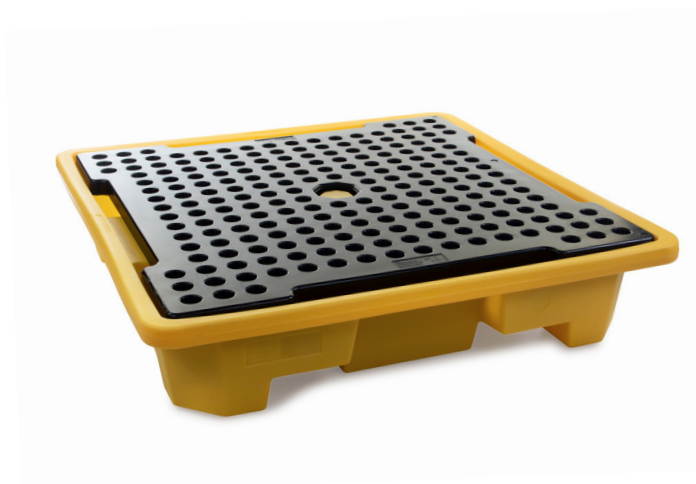

# 4 Drum Nestable Spill Pallet (249 l)

Technical Data

	Colour options	H x W x D (mm)	Platform (mm)	Weight (kg)	Capacity (l)	Max. load (kg)
SJ-110-XXX	● ●	305 x 1460 x 1460	50 x 1340 x 1340	37	249	1250

XXX = Colour options: 006: ● 007: ●

# 4 Drum Nestable Spill Pallet (249 I)

Technical Data