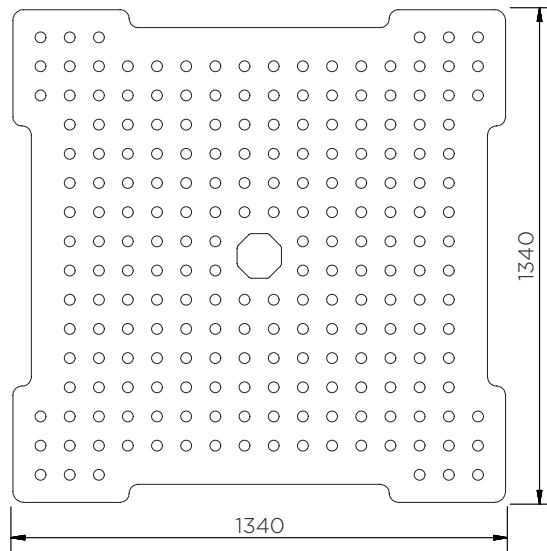

# 4 Drum Nestable Spill Pallet (249 l)

Technical Data

	Colour options	H x W x D (mm)	Platform (mm)	Weight (kg)	Capacity (l)	Max. load (kg)
SJ-110-XXX	● ●	305 x 1460 x 1460	50 x 1340 x 1340	37	249	1250

XXX = Colour options: 006: ● 007: ●

# 4 Drum Nestable Spill Pallet (249 I)

Technical Data