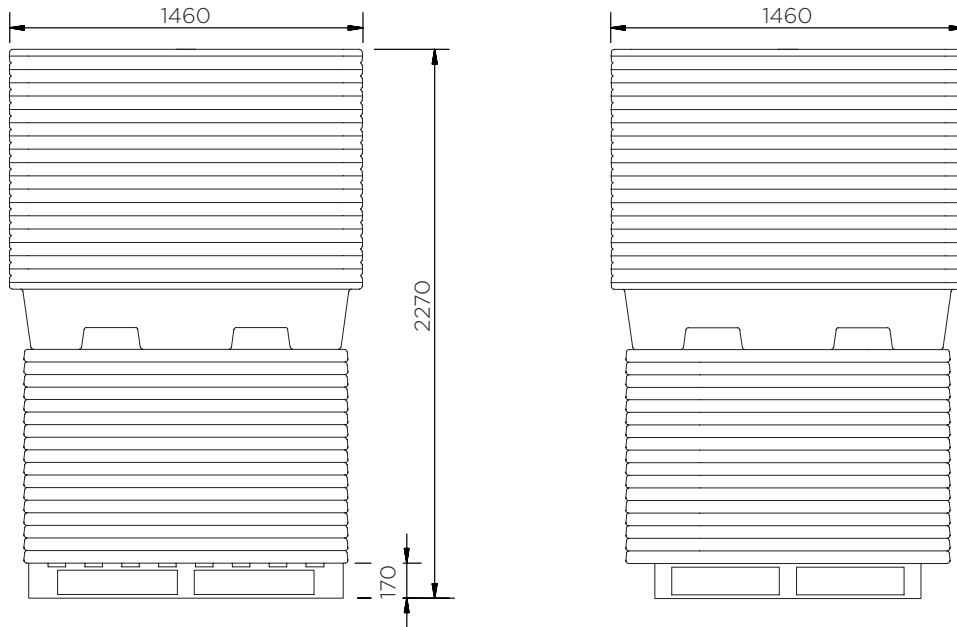

# 4 Drum Nestable Spill Pallet (249 l)

Technical Data

	Colour options	H x W x D (mm)	Platform (mm)	Weight (kg)	Capacity (l)	Max. load (kg)
SJ-110-XXX	● ●	305 x 1460 x 1460	50 x 1340 x 1340	37	249	1250

XXX = Colour options: 006: ● 007: ●

# 4 Drum Nestable Spill Pallet (249 I)

Technical Data

## SJ-110-XXX

Pieces per pallet	18
20' container	72
40' high cube container	160
13.6 m trailer	180

The information is to our best knowledge true and accurate but all recommendations or suggestions are made without guarantee.